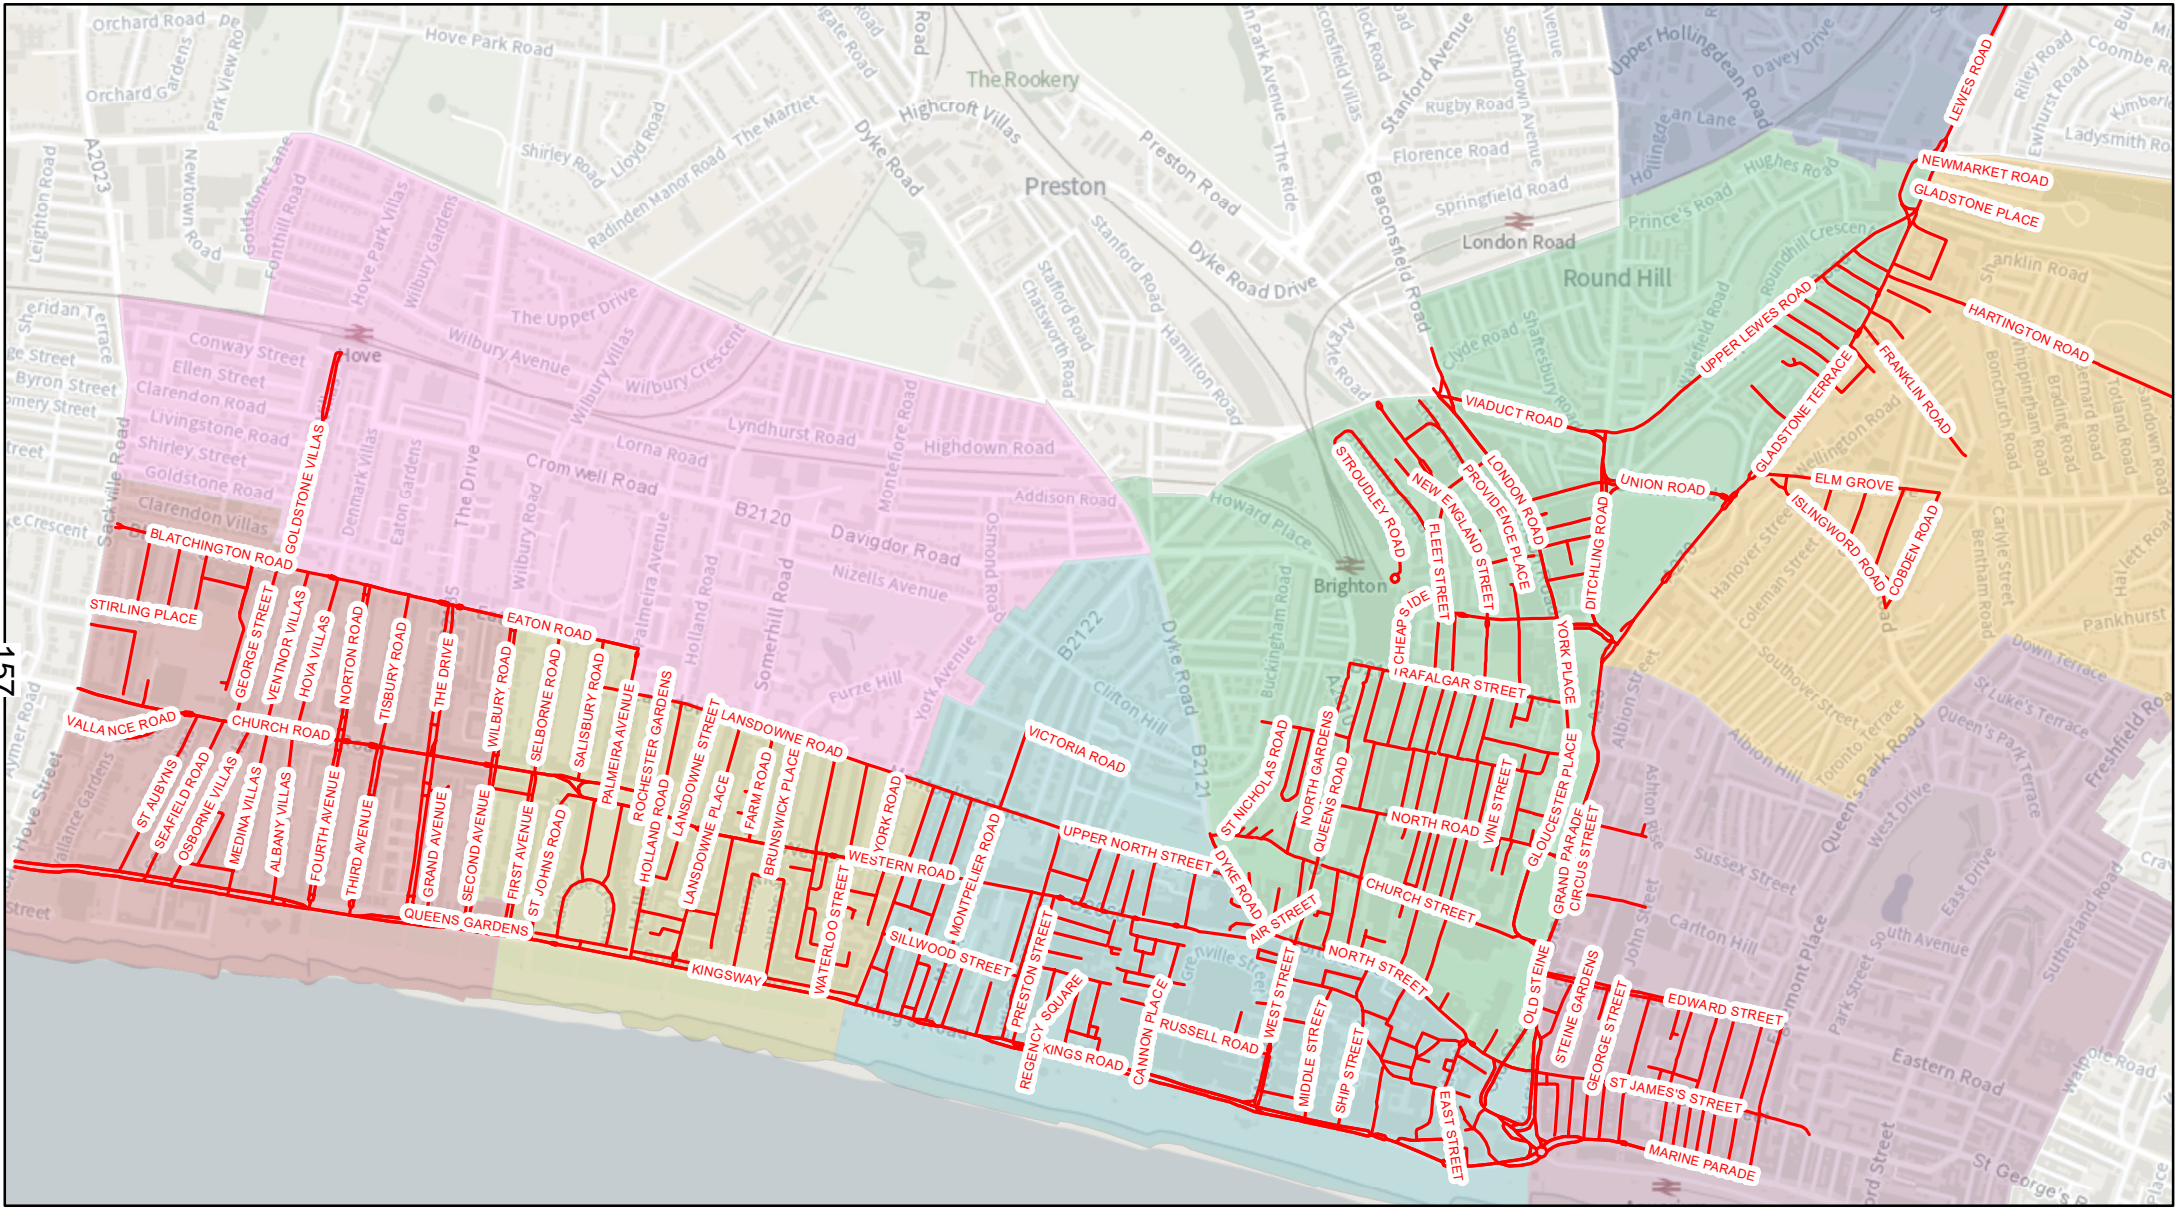

Overview of T Zones

157

Ward Legend

- | | | |
|--|--|---|
|  Goldsmid Ward |  Regency Ward |  Hanover and Elm Grove Ward |
|  Central Hove Ward |  St. Peter's and North Laine Ward |  Hollingbury and Stanmer Ward |
|  Brunswick and Adelaide Ward |  Queen's Park Ward | |

Scale 1:15,500

**Brighton & Hove
City Council**